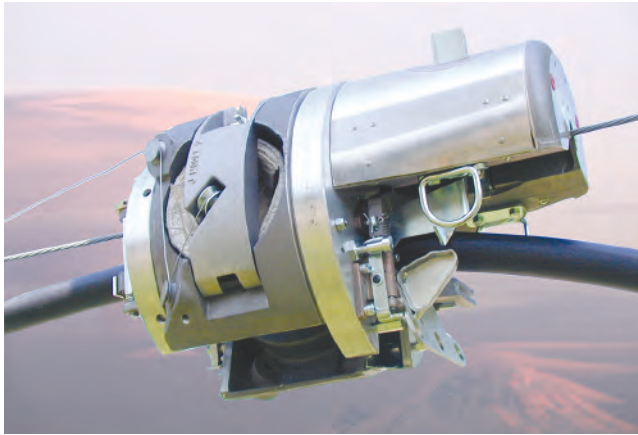

Cable Lashing Equipment

J2 CABLE LASHER

- Lashes single or multiple cables up to 3 in. (76 mm) in diameter on 1/4 to 7/16 in. (6-11 mm) strand. A factory modification allows lashing to 1/2 in. (12.7 mm) strand
- Holds two 1200 ft. x 0.045 in. (365 m x 1.1 mm) coils, two 1600 ft. x 0.038 in. (488 m x 1.0 mm) coils, or two 450 ft. x 0.065 in. (135 m x 1.6 mm) coils of lashing wire
- Uses an automatic drum lock for easy span transfers
- Positive internal gear to gear mechanism with no chains or belts to slip
- Comes with a storage case and 6 ft. (1.6 m) Bridle Rope with snap hooks

NOTE: Weights below do not include bridle and storage case.

P/N	Description	Weight (kgs)
86070	J2 Lasher Cable .045"	46 lbs (20.9)
86071	J2 Lasher Cable .065"	46 lbs (20.9)
86072	J2 Lasher Cable .045" w/Steel Wheels	46 lbs (20.9)
86074	J2 Lasher Cable .045" w/o Strand Lock	46 lbs (20.9)
03165	Bridle Rope Assy 6' (1.6 m)	3 lbs (1.4)
08189	J2 Lasher Storage Case	19 lbs (8.7)
70012	J2 Lasher Guard Halo	3 lbs (1.4)

C2 CABLE LASHER

- Lashes single or multiple cables up to 1-7/8 in. (46 mm) in diameter on 1/4 to 3/8 in. (6-10 mm) strand
- Holds two 1200 ft. x 0.045 in. (365 m x 1.1 mm) coils or two 1600 ft. x 0.038 in (488 m x 1.0 mm) coils of lashing wire
- Uses an automatic drum lock for easy span transfers.
- Positive internal gear to gear mechanism with no chains or belts to slip
- Comes with a storage case and 6 ft. (1.6 m) Bridle Rope with snap hooks