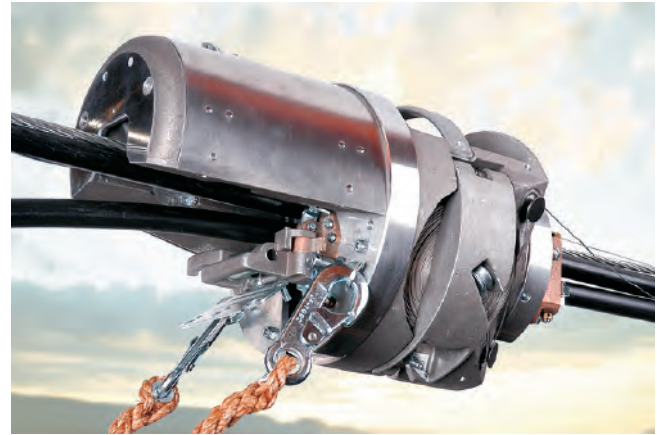

Cable Lashing Equipment

J2 CABLE LASHER

- Lashes single or multiple cables up to 3 in. (76 mm) in diameter on 1/4 to 7/16 in. (6-11 mm) strand. A factory modification allows lashing to 1/2 in. (12.7 mm) strand
- Holds two 1200 ft. x 0.045 in. (365 m x 1.1 mm) coils, two 1600 ft. x 0.038 in. (488 m x 1.0 mm) coils, or two 450 ft. x 0.065 in. (135 m x 1.6 mm) coils of lashing wire
- Uses an automatic drum lock for easy span transfers
- Positive internal gear to gear mechanism with no chains or belts to slip
- Comes with a storage case and 6 ft. (1.6 m) Bridle Rope with snap hooks

NOTE: Weights below do not include bridle and storage case.

P/N	Description	Weight (kgs)
86070	J2 Lasher Cable .045"	46 lbs (20.9)
86071	J2 Lasher Cable .065"	46 lbs (20.9)
86072	J2 Lasher Cable .045" w/Steel Wheels	46 lbs (20.9)
86074	J2 Lasher Cable .045" w/o Strand Lock	46 lbs (20.9)
03165	Bridle Rope Assy 6' (1.6 m)	3 lbs (1.4)
08189	J2 Lasher Storage Case	19 lbs (8.7)
70012	J2 Lasher Guard Halo	3 lbs (1.4)

C2 CABLE LASHER

- Lashes single or multiple cables up to 1-7/8 in. (46 mm) in diameter on 1/4 to 3/8 in. (6-10 mm) strand
- Holds two 1200 ft. x 0.045 in. (365 m x 1.1 mm) coils or two 1600 ft. x 0.038 in (488 m x 1.0 mm) coils of lashing wire
- Uses an automatic drum lock for easy span transfers.
- Positive internal gear to gear mechanism with no chains or belts to slip
- Comes with a storage case and 6 ft. (1.6 m) Bridle Rope with snap hooks